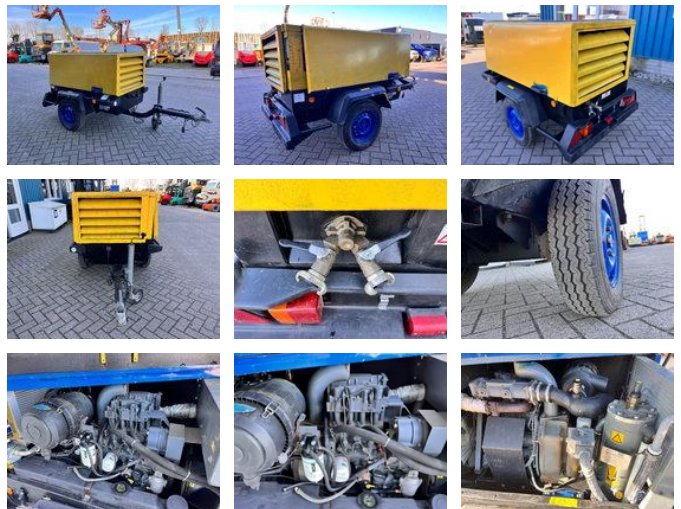

AG Trucks

Atlas Copco XAS46DD EU BOX

General characteristics

Brand	Atlas Copco
Subcategory	Compressors
Year of construction	1999
Condition	Used
Fuel	Diesel
Reference	43360

Atlas Copco XAS46DD EU BOX

Description

MACHINE: Compressor BRAND: Atlas Copco ENGINE: Diesel, Deutz,F2M1011 WORKING PRESSURE: 7 bar ID43360

Accessories