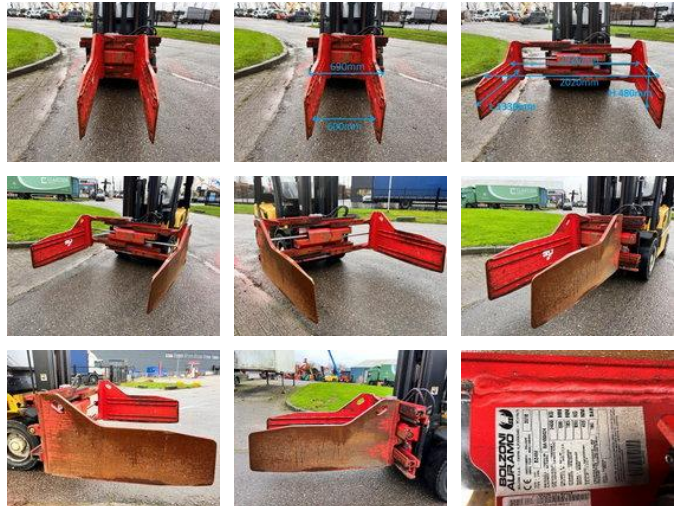

AG Trucks

Bolzoni B24W

General characteristics

Brand	Bolzoni
Subcategory	Other attachment
Condition	Used
General state	Good
Reference	105710

Bolzoni B24W

Description

BALE CLAMP TYPE: BOLZONI AURAMO TYPE: B24W YEAR: 2018 CAPACITY: 2400kg WEIGHT: 820kg FEM2