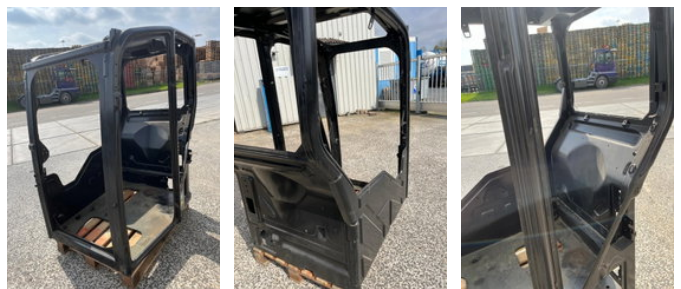

AG Trucks

Caterpillar Cabin for 306, 306CR, 306XTC, 308CR, 308SR,
309CR, 310

General characteristics

Brand	Caterpillar
Subcategory	Cabine
Condition	Used
General state	Good
Reference	43255

Top Guard: ISO 10262:1998 LEVEL 1
ROPS: ISO 12117-2:2008