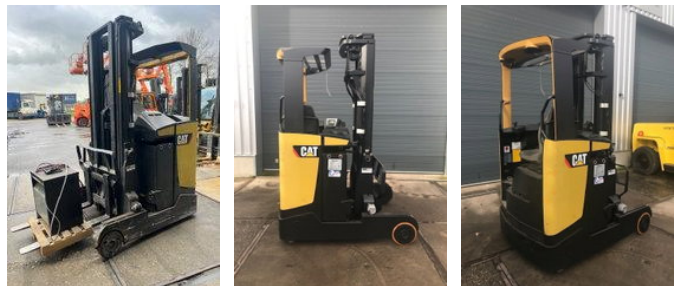

AG Trucks

Caterpillar NR14N

General characteristics

Brand	Caterpillar
Subcategory	Reachtruck
Year of construction	2008
Hours displayed	7960
Condition	Used
General state	Good
Fuel	Electric
Reference	82007

Properties

Single weight	3.405kg
Serial number	0142
Max. lifting capacity	1.400kg
Lifting height	5.400mm

Caterpillar NR14N

Description

MACHINE: Reach truck BRAND: Caterpillar MODEL: NR14N CONSTRUCTION YEAR: 2008 ENGINE: Electric TRANSMISSION: Automatic MAST: 3 stages, free lift LIFT CAPACITY: 1400kg LIFT HEIGHT: 5400mm FORKS: Yes ID82007