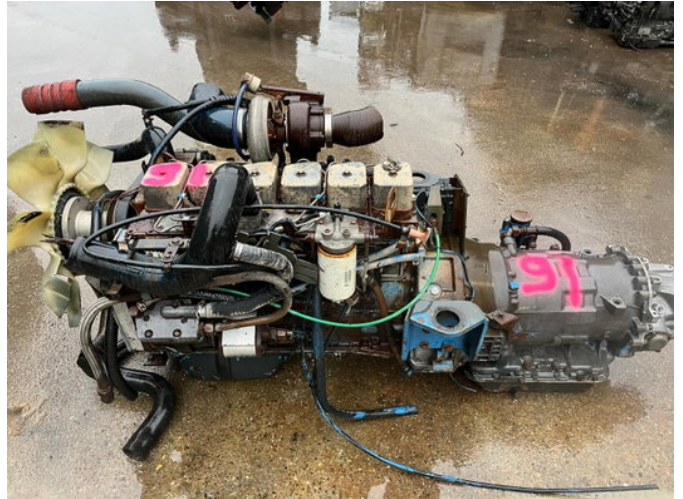

## Cummins 6BTA5.9

### General characteristics

Brand	Cummins
Subcategory	Engine
Condition	Used
General state	Good
Fuel	Diesel
Reference	43982

# Cummins 6BTA5.9

## Description

ID43982 We have 4 units! TYPE OF THE PART: Engine with gear box BRAND: CUMMINS TYPE: 6BTA5.9 FUEL: Diesel CYLINDERS: 6