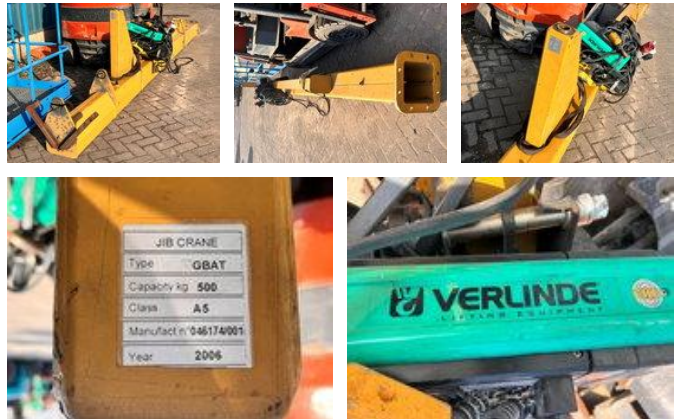

AG Trucks

Diversen Jib Crane type GBAT 500kg Verlinde chain hoist

General characteristics

Brand	Diversen
Subcategory	Other cranes
Year of construction	2006
Colour	Yellow
Condition	Used
General state	Good
Fuel	Electric
Reference	43407

Properties

Serial number

046174/001

Diversen Jib Crane type GBAT 500kg Verlinde chain hoist

Technical specifications

Drive

wheels

Description

Jib Crane type GBAT 500kg Verlinde chain hoist Year: 2006 Capacity: 500kg Electric

Accessories