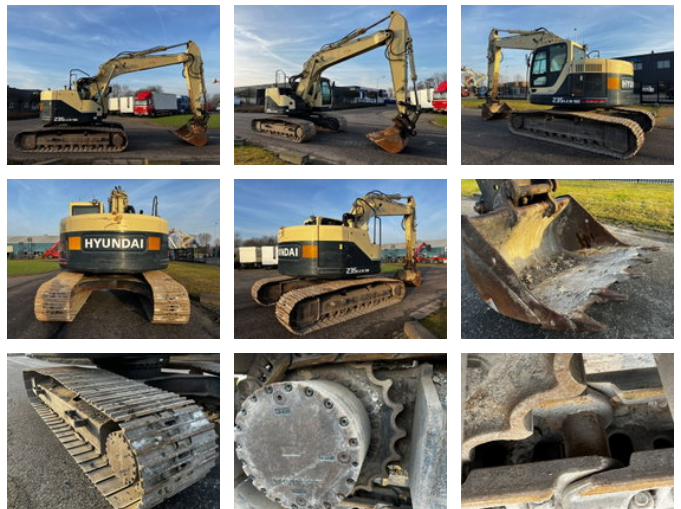

# AG Trucks

## Hyundai Robex 235LCR-9A

### General characteristics

Brand	Hyundai
Subcategory	Crawler excavator
Year of construction	2014
Hours displayed	10240
Condition	Used
General state	Good
Fuel	Diesel
Reference	42956

## Description

MACHINE: Crawler excavator BRAND: Hyundai MODEL: Robex 235LCR-9A YEAR OF CONSTRUCTION: 2014 ENGINE: Diesel, Cummins HOURS: 10240 AIR CONDITIONING QUICK HITCH: Yes, hydraulic BOOM: Monoboom BUCKET: Yes TRACK: Good ID42956