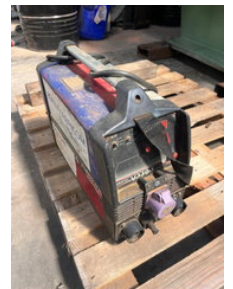

AG Trucks

INVERTEC V270T LINCOLN ELECTRIC WELDING MACHINE

General characteristics

Brand	INVERTEC
Subcategory	Generator
Condition	Used
General state	Good
Fuel	Electric
Reference	43744

INVERTEC V270T LINCOLN ELECTRIC WELDING MACHINE

Description

ID43744 Welding machines Brand: Invertec Type: V270T Lincoln Electric Including all necessary cables

Accessories