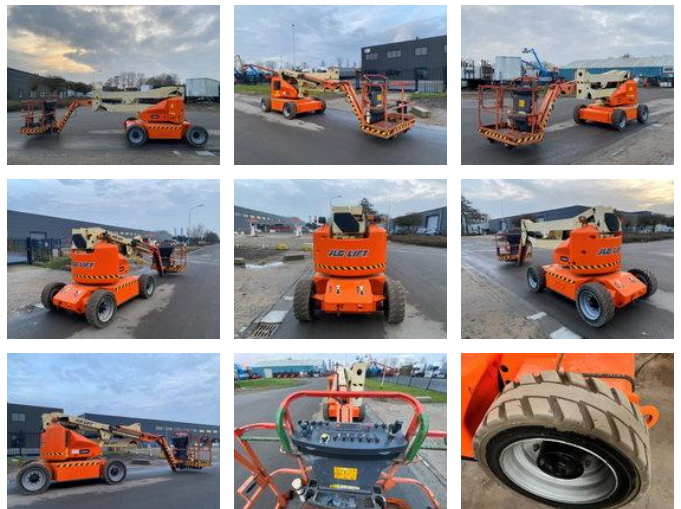

AG Trucks

JLG E450AJ

General characteristics

Brand	JLG
Subcategory	Articulated boom lift wheeled
Year of construction	2011
Hours displayed	672
Colour	Orange
Condition	Used
General state	Good
Fuel	Electric
Reference	43064

Properties

Serial number	1731
Max. lifting capacity	230kg
Mast type	Articulated

JLG E450AJ

Description

ID43064 MACHINE: Articulated boom lift BRAND: JLG MODEL: E450AJ YEAR OF CONSTRUCTION: 2011 ENGINE: Electric
HOURS: 672 MAST: Articulated LIFT CAPACITY: 230kg CONDITION: Good PLATFORM HEIGHT (MAX): 13.72m WORKING
HEIGHT (MAX): 15.72m HORIZONTAL RANGE (MAX): 7.70m