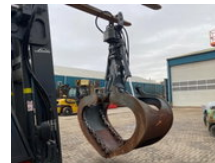

### General characteristics

Brand	Liebherr
Subcategory	Log grapple
Year of construction	2019
Condition	Used
General state	Good
Reference	43896

## Description

ID43896 Hydraulic attachment: wood grab with rotator Brand: Liebherr Type: GM020-1 Year: 2019 Capacity: 1,6m<sup>2</sup> Weight: 2104kg