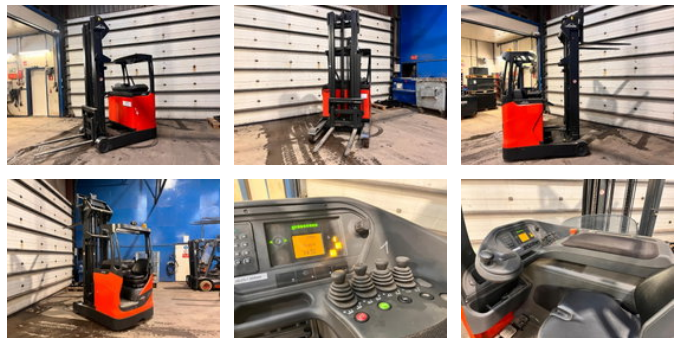

AG Trucks

Linde R14-01

General characteristics

Brand	Linde
Subcategory	Reachtruck
Year of construction	2013
Hours displayed	5166
Colour	Red
Condition	Used
General state	Good
Fuel	Electric
Reference	43659

Properties

Single weight	3.430kg
Serial number	0004
Max. lifting capacity	1.400kg
Lifting height	7.090mm
Clearance height	2.930mm

Linde R14-01

Description

MACHINE: Reach truck BRAND: Linde MODEL: R14-01 CONSTRUCTION YEAR: 2013 ENGINE: Electric TRANSMISSION: Automatic MAST: 3 stages, free lift FREE LIFT: 2440mm ATTACHMENT: Side shift LIFT CAPACITY: 1400kg LIFT HEIGHT: 7090mm CLOSED MAST HEIGHT: 2930mm FORKS: Yes, 1150mm TIRES TYPE: Solid, good ID43659