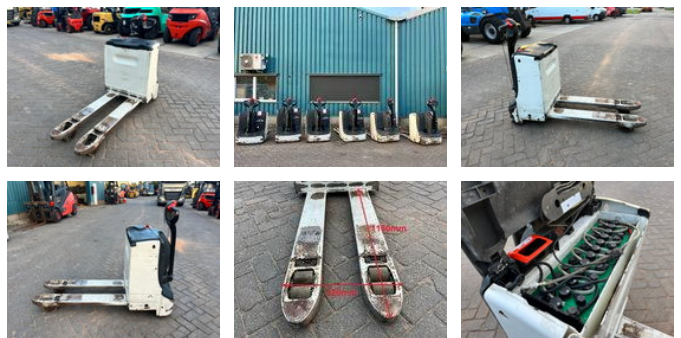

AG Trucks

Linde T16

General characteristics

Brand	Linde
Subcategory	Pallet truck
Year of construction	2020
Hours displayed	2867
Colour	Wit
Condition	Used
General state	Good
Fuel	Electric
Reference	108892

Properties

Single weight	515kg
Serial number	3538
Max. lifting capacity	1.600kg

Linde T16

Description

We have 6 units. Hours from 1370 - 3128 MACHINE: Pallet truck BRAND: Linde MODEL: T16 YEAR OF CONSTRUCTION: 2020 ENGINE: Electric HOURS: 2867 LIFT CAPACITY: 1600kg FORKS: 1150mm WIDTH OVER THE FORKS: 520mm ID108892