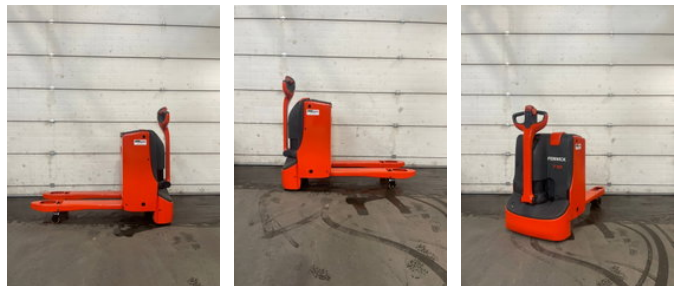

## Linde T18

### General characteristics

Brand	Linde
Subcategory	Pallet truck
Year of construction	2016
Hours displayed	1379
Colour	Red
Condition	Used
General state	Good
Fuel	Electric
Reference	98894

# Properties

Single weight	500kg
---------------	-------

---

Serial number	1175
---------------	------

---

Max. lifting capacity	1.800kg
-----------------------	---------

## Description

MACHINE: Pallet truck BRAND: Linde MODEL: T18 YEAR OF CONSTRUCTION: 2015 ENGINE: Electric HOURS: 1379 LIFT CAPACITY: 1800kg FORKS: 970mm WIDTH BETWEEN THE OUTSIDE OF THE FORKS: 560mm COLOR: New painted ID98894