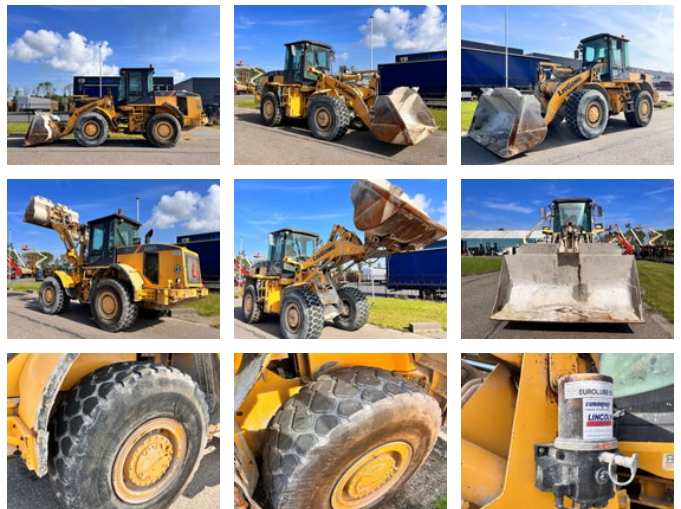

AG Trucks

LiuGong /CATERPILLAR CLG842 III

General characteristics

Brand	LiuGong
Subcategory	Wheel loader
Year of construction	2013
Hours displayed	5151
Colour	Yellow
Condition	Used
General state	Good
Fuel	Petrol
Reference	100675

Properties

Single weight	14.265kg
Serial number	0955

LiuGong /CATERPILLAR CLG842 III

Technical specifications

Drive

wheels

Description

MACHINE: Wheel loader BRAND: LiuGong MODEL: CLG842 III YEAR: 2013 ENGINE: Diesel, Cummins HOURS: 5151
TRANSMISSION: Automatic CAMERA COLOR: Original QUICK COUPLING: Yes CLIMATE CONTROL (air conditioning). WEIGHT:
14265kg ID100675