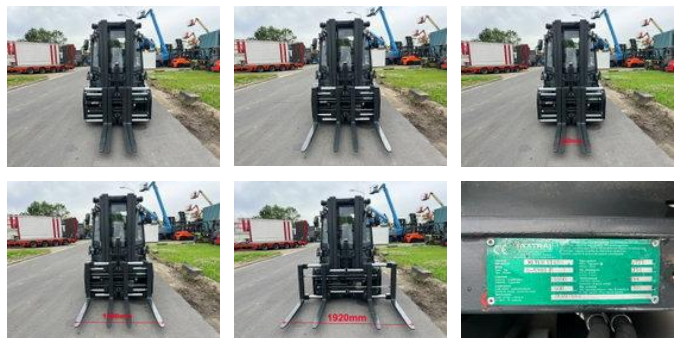

AG Trucks

Meyer 6-5208 F

General characteristics

Brand	Meyer
Subcategory	Fork positioner
Condition	Used
General state	Very good
Reference	44111

Properties

Serial number

8641

Meyer 6-5208 F

Description

ID44111 DOUBLE FORK POSITIONER / SIDE SHIFT BRAND: Meyer TYPE: 6-5208 F FEM 3 SER. NO.: ME018641 FOR: 1-2 pallets NOMINALE CAPACITY: 3600kg/600mm OPENING RANGE: 560mm- 1920mm FORK: 1100mm OWN WEIGHT: 771kg