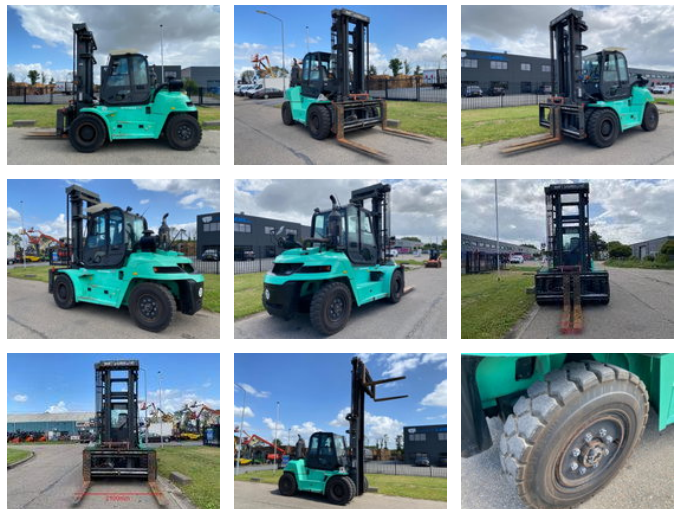

# AG Trucks

## Mitsubishi FD90N

### General characteristics

Brand	Mitsubishi
Subcategory	Forklift
Year of construction	2008
Hours displayed	16771
Colour	Green
Condition	Used
General state	Good
Fuel	Diesel
Reference	43812

## Description

MACHINE TYPE : forklift BRAND : Mitsubishi MODEL : FD90N YEAR : 2008 HOURS : 16771 ENGINE : diesel, Mitsubishi  
GEARBOX : automatic MAST : 2 stages ATTACHMENT : side shift, fork positioner CAPACITY : 9000kg LIFTING HEIGHT : 4500mm  
CLOSED MAST : 3800mm FORKS : 1500mm TYRES : good CONDITION : good operating ID43812