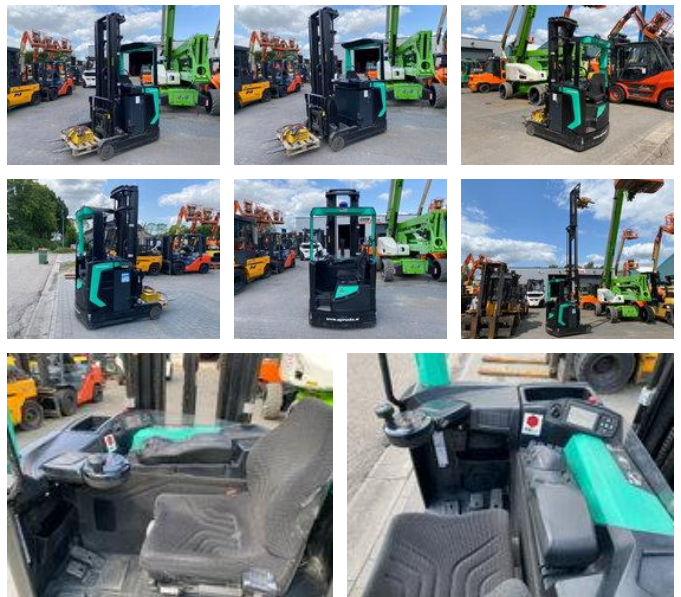

AG Trucks

Mitsubishi RB16N2S

General characteristics

Brand	Mitsubishi
Subcategory	Reachtruck
Year of construction	2015
Hours displayed	2979
Colour	Green
Condition	Used
General state	Good
Fuel	Electric
Reference	105693

Properties

Single weight	3.670kg
Serial number	0009
Max. lifting capacity	1.600kg
Lifting height	6.300mm
Clearance height	2.700mm

Mitsubishi RB16N2S

Description

MACHINE: Reach truck BRAND: Mitsubishi MODEL: RB16N2S CONSTRUCTION YEAR: 2015 ENGINE: Electric TRANSMISSION: Automatic MAST: 3 stages, free lift ATTACHMENT: Side shift LIFT CAPACITY: 1600kg LIFT HEIGHT: 6300mm CLOSED MAST HEIGHT: 2700mm FORKS: Yes, 1150mm TIRES: normal ID105693