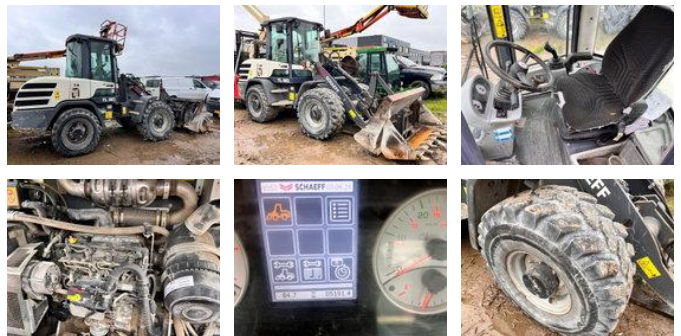

# AG Trucks

## Terex Schaeff TL80

### General characteristics

|                      |              |
|----------------------|--------------|
| Brand                | Terex        |
| Subcategory          | Wheel loader |
| Year of construction | 2017         |
| Hours displayed      | 5191         |
| Colour               | Wit          |
| Condition            | Used         |
| General state        | Good         |
| Fuel                 | Diesel       |
| Reference            | 43387        |

## Description

MACHINE: Wheel loader BRAND: Terex- Schaeff MODEL: TL80 CONSTRUCTION YEAR: 2017 ENGINE: Diesel HOURS: 5191  
TRANSMISSION: Automatic FORKS: Yes BUCKET: Yes QUICK-EXCHANGE: Hydraulic COLOR: Original ID43387