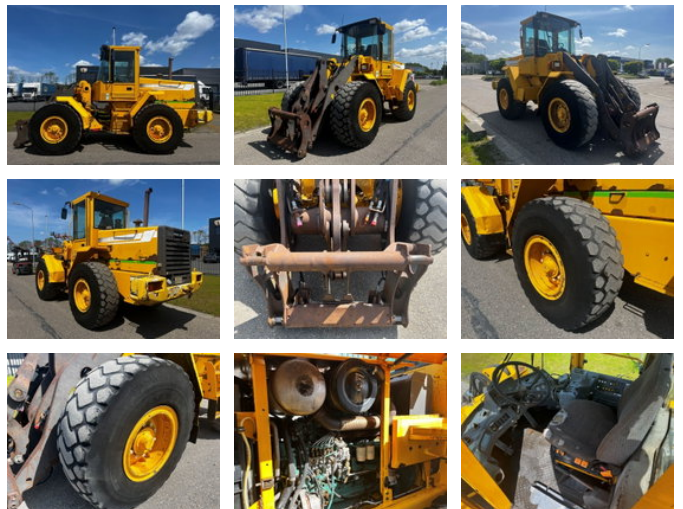

# AG Trucks

## Volvo L70C

### General characteristics

Brand	Volvo
Subcategory	Wheel loader
Year of construction	1996
Hours displayed	26221
Colour	Yellow
Condition	Used
General state	Good
Fuel	Diesel
Reference	99086

## Description

MACHINE: Wheel loader BRAND: Volvo MODEL: L70C Year: 1996 ENGINE: Diesel, Volvo HOURS: 26221 TRANSMISSION: Automatic QUICK COUPLING: Hydraulic BUCKET: No CENTRAL LUBRICATION